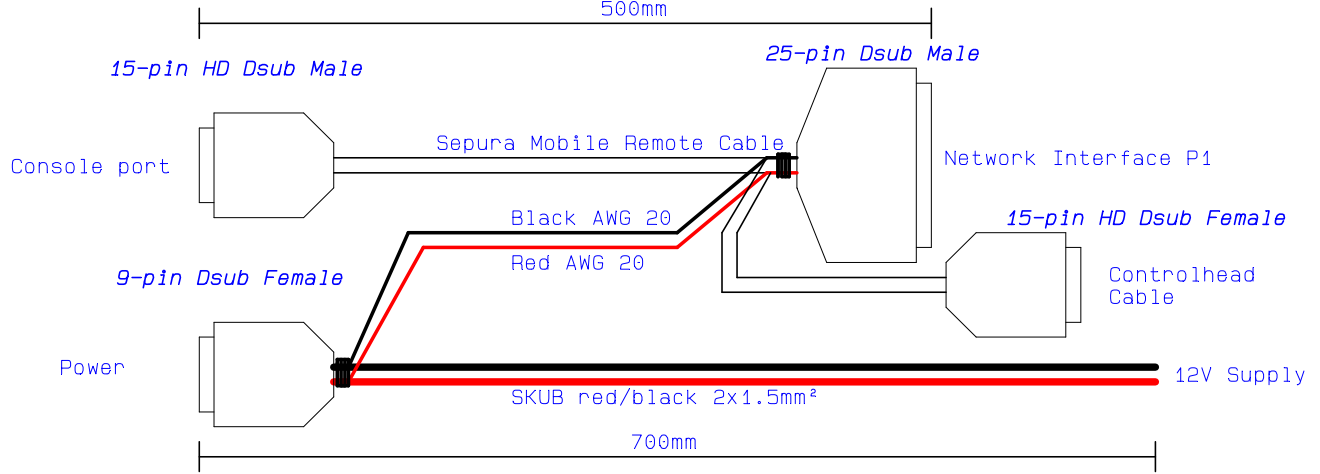

Sepura SCG22 Tranceiver
15-pin High-Density Dsub Male

SCG22 Controlhead
15-pin High-Density Dsub Female

Cable Sepura SCG22	Drawn by NEB	Page no 1
Document Connection Cable	Rev B'	Date 24-11-08
Nr 3432-00		
LS Elektronik AB		