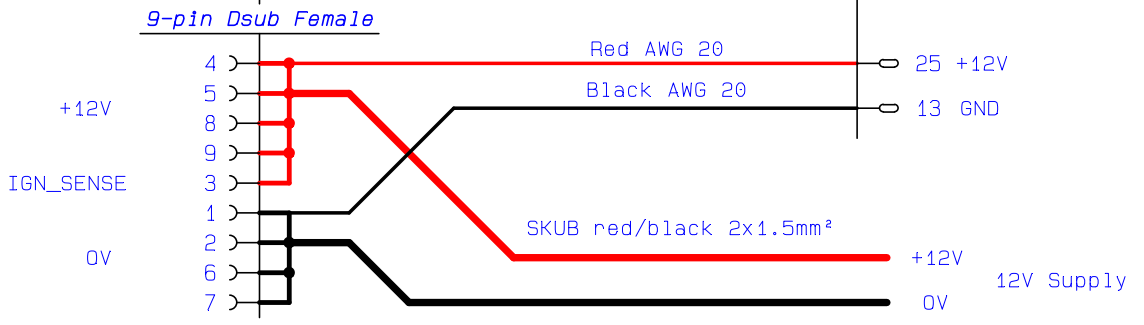

Sepura SCG22 Tranceiver
15-pin High-Density Dsub Male

SCG22 Controlhead
15-pin High-Density Dsub Female

Cable Sepura SCG22	Drawn by NEB	Page no 1
Document Connection Cable	Rev B'	Date 24-11-08
Nr 3432-00		
LS Elektronik AB		