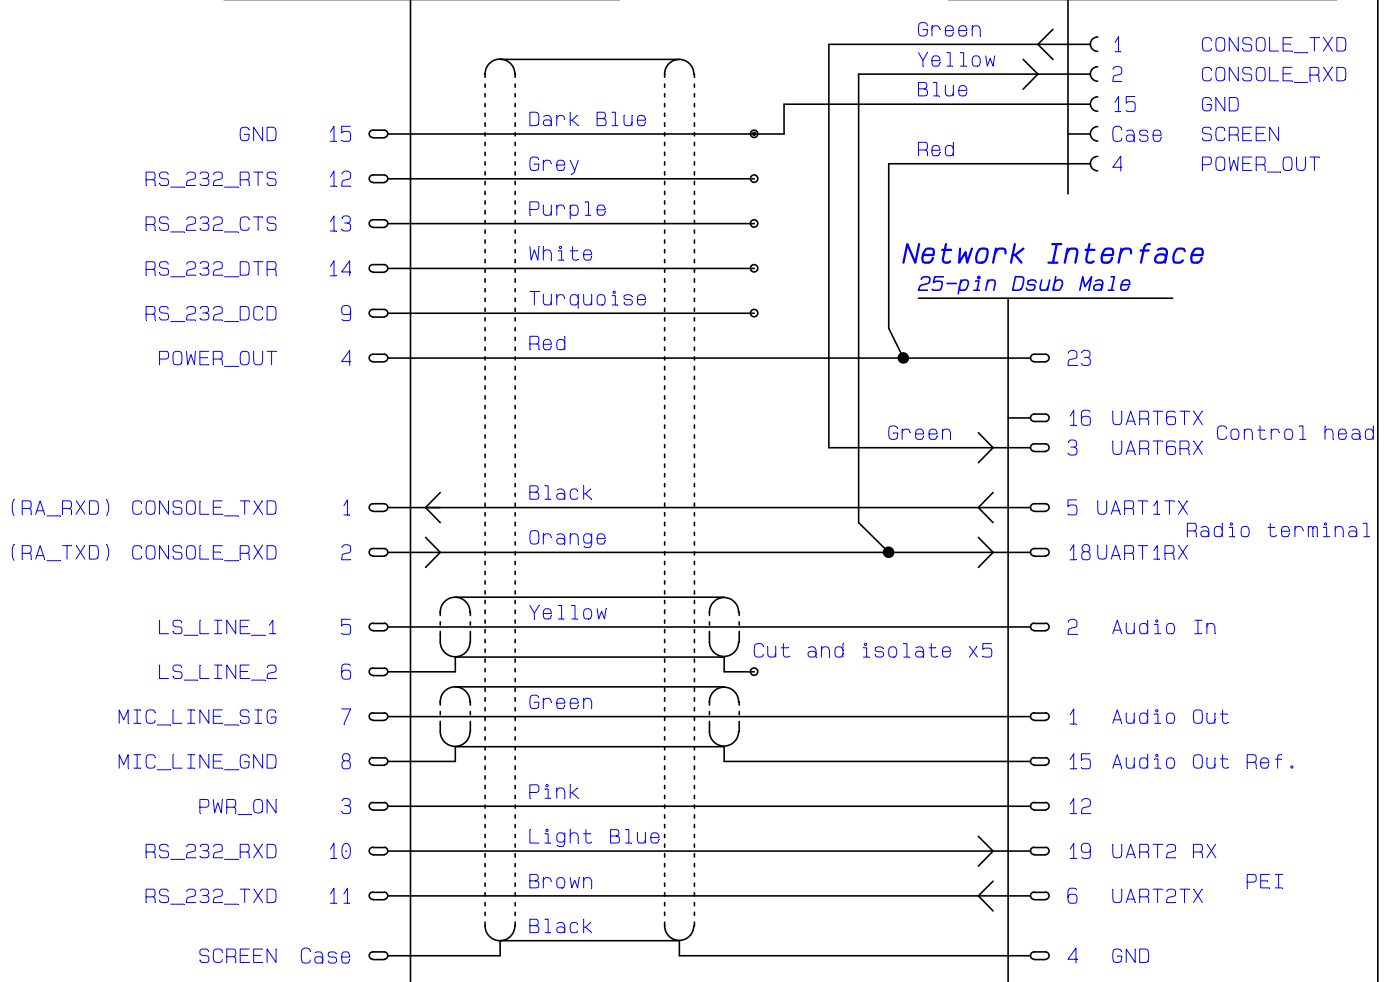

Sepura SCG22 Tranceiver
15-pin High-Density Dsub Male

SCG22 Controlhead
15-pin High-Density Dsub Female

Cable Sepura SCG22	Drawn by NEB	Page no 1
Document Connection Cable	Rev B'	Date 24-11-08
Nr 3432-00		
LS Elektronik AB		