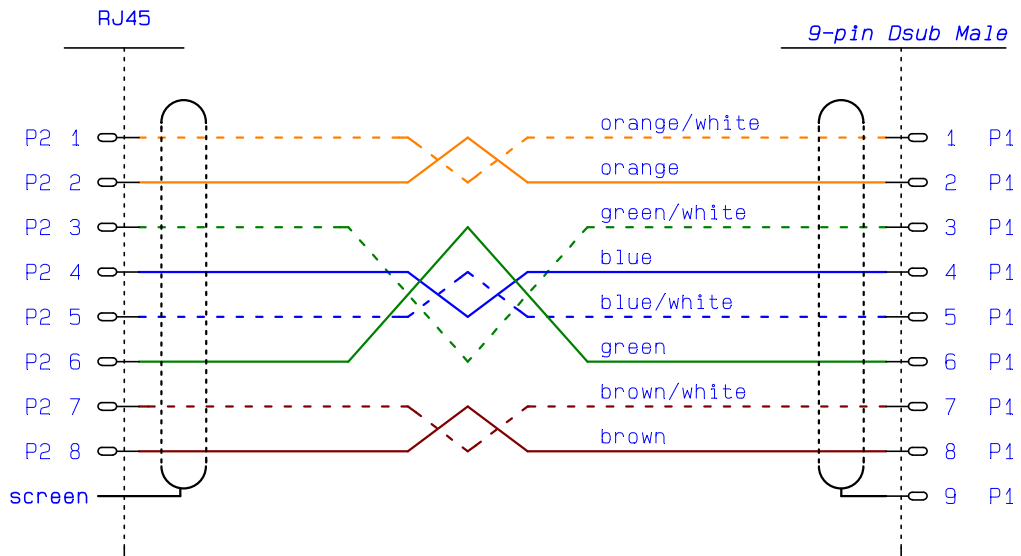

RJ-45 8-pole

Plug seen from cable entry

L = TBD

Connection Cable	Drawn by LST	Page no 1
Document Cable drawing	Rev A	Date 23-05-23
Ethernet for rugged interface	Nr	
<b>LS Elektronik AB</b>	<b>3410-05</b>	