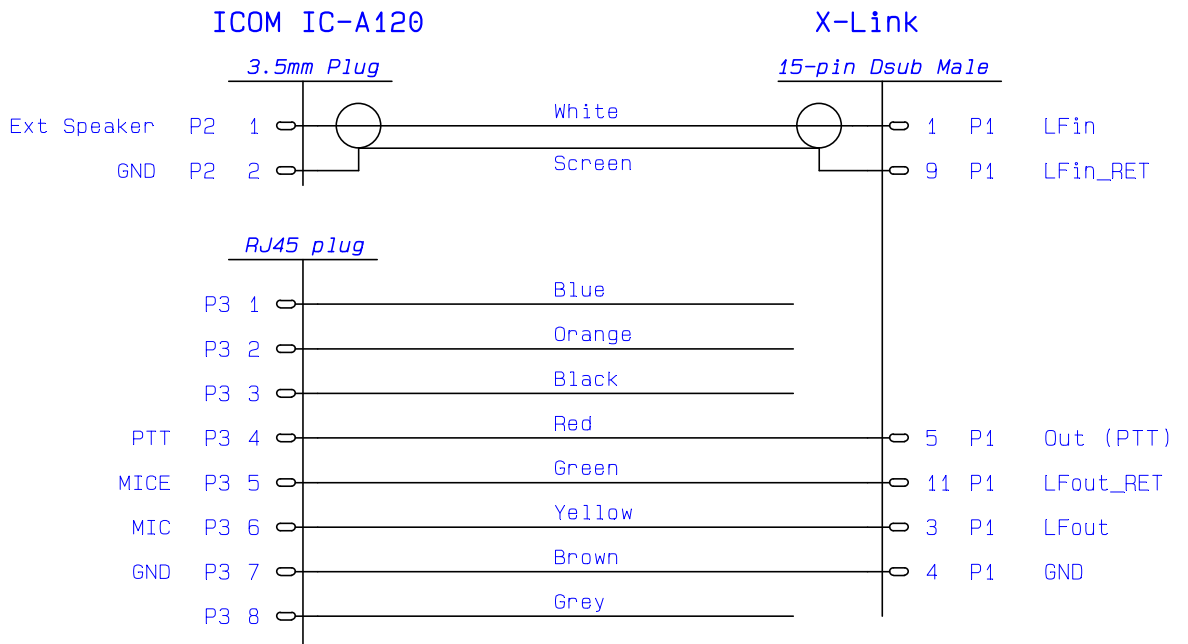

RJ-45 8-pole

Plug seen from cable entry

ICOM IC-A120

Cable X-Link	Drawn by NEB	Page no 1
Document ICOM IC-A120	Rev A	Date 23-03-20
	Nr	
LS Elektronik AB	3363-05	