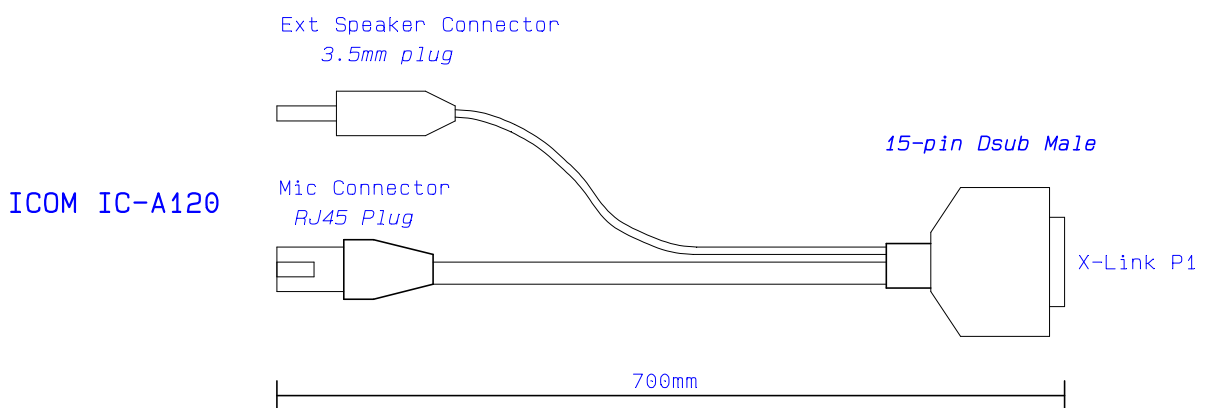

RJ-45 8-pole

Plug seen from cable entry

ICOM IC-A120

Cable X-Link	Drawn by NEB	Page no 1
Document ICOM IC-A120	Rev A	Date 23-03-20
	Nr	
LS Elektronik AB	3363-05	