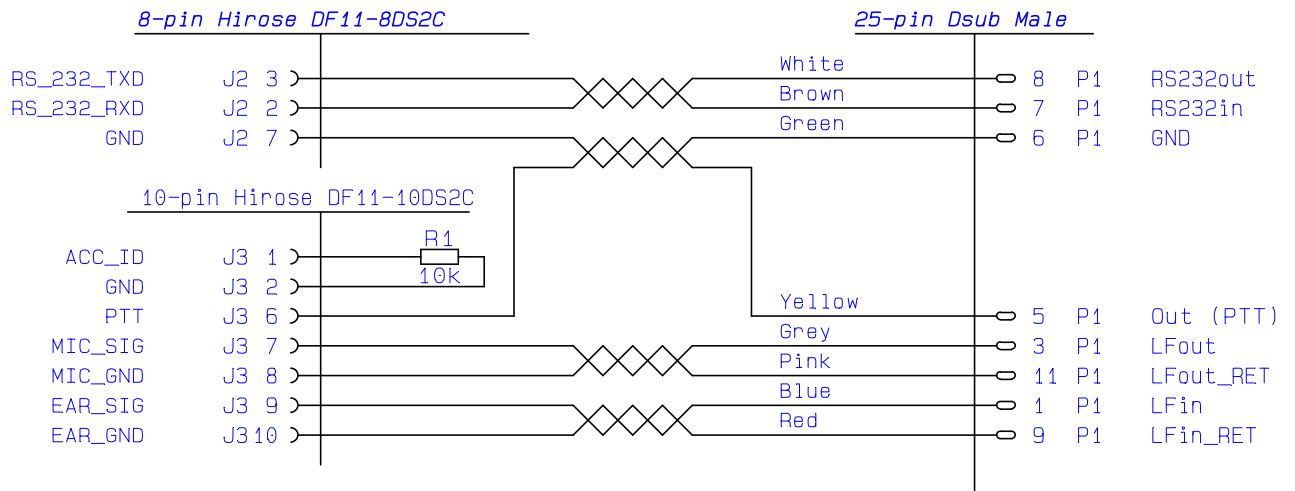

**Sepura SRG3500 Tranceiver**

**Crosspatch Interface**

Cable X-Link MK2	Drawn by NEB	Page no 1
Document For SRG3900 Control Head	Rev A	Date 23-05-02
	Nr	
<b>LS Elektronik AB</b>	<b>3351-05</b>	