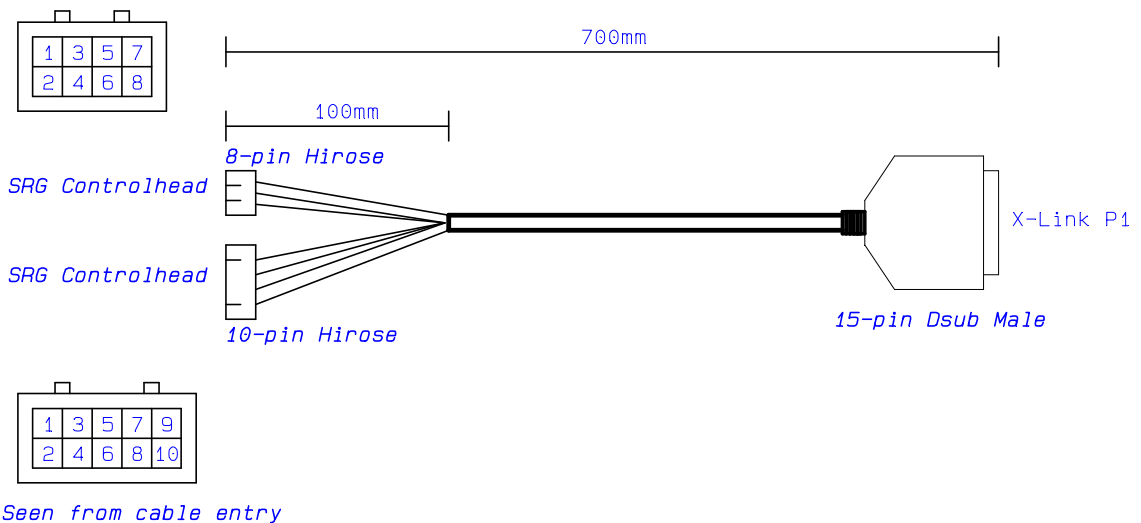

**Sepura SRG3500 Tranceiver**

**Crosspatch Interface**

Cable X-Link MK2	Drawn by NEB	Page no 1
Document For SRG3900 Control Head	Rev A	Date 23-05-02
	Nr	
<b>LS Elektronik AB</b>	<b>3351-05</b>	