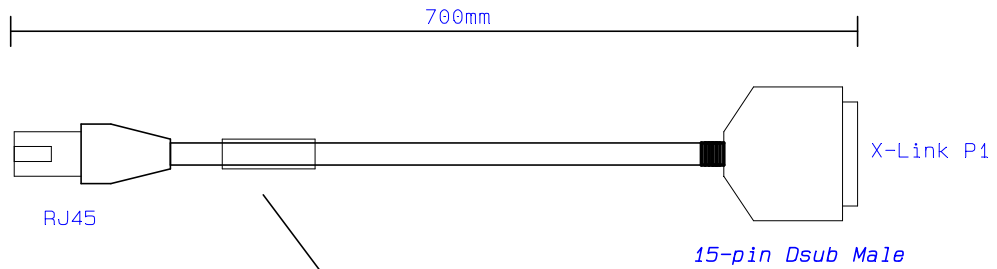

RJ-45 8-pole

←→

Plug seen from cable entry

X-Link

15-pin Dsub Male

Jotron TR-7750

TX: REM

Transparent heatshrink tubes (89-1020) L=30mm dia 20mm
Not shrunked!

Cable X-Link MK2	Drawn by NEB	Page no 1
Document Jotron TR-7750	Rev A	Date 23-01-19
	Nr	
LS Elektronik AB	3369-05	