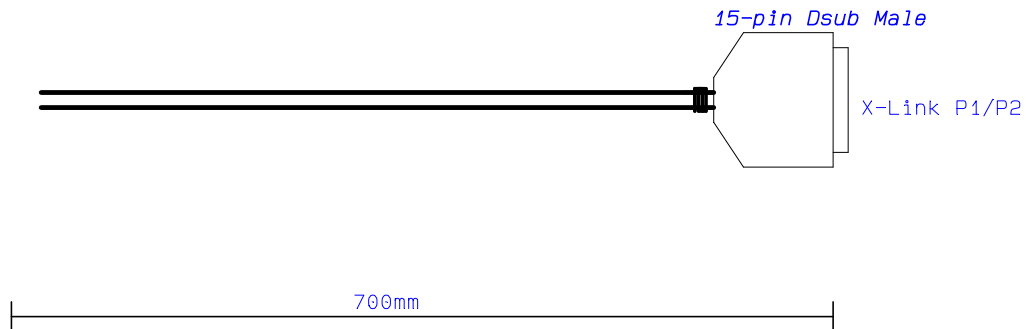

Radio A/B

Cable X-Link MK2	Drawn by NEB	Page no 1
Document Open ends, without PEI	Rev A	Date 23-01-17
	Nr 3347-05	
LS Elektronik AB		