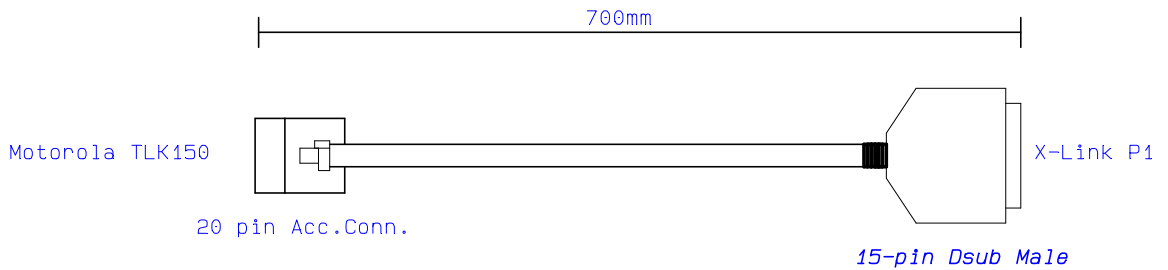

Motorola TLK150

X-Link

Cable X-Link	Drawn by NEB	Page no 1
Document Motorola TLK150	Rev A	Date 22-12-08
LS Elektronik AB		Nr 3359-05