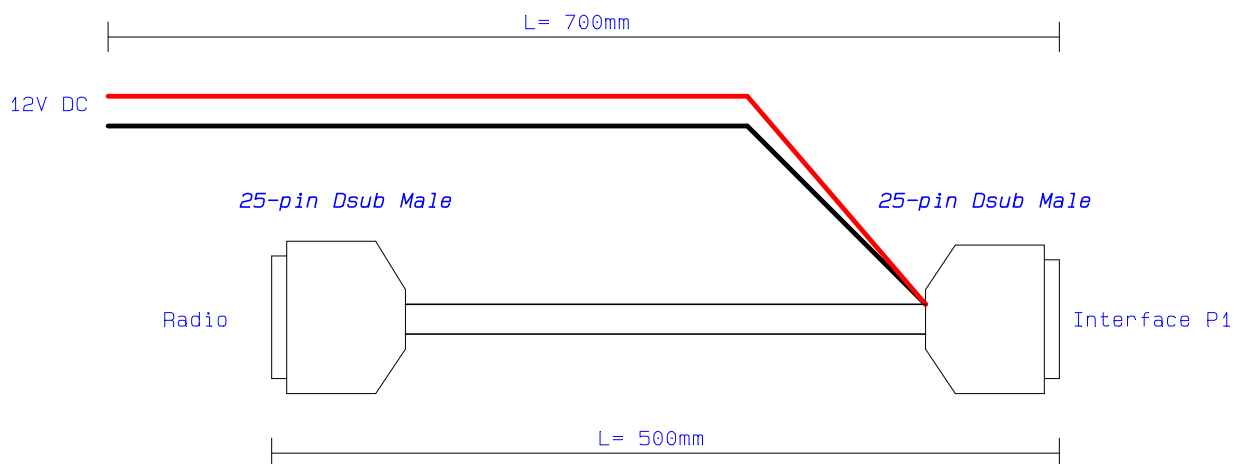

Mimer Network Interface

Connection cable	Drawn by NEB	Page no 1
Document Diagram	Rev A	Date 20-02-20
Motorola SLR5000	Nr 3255-05	
LS Elektronik AB		