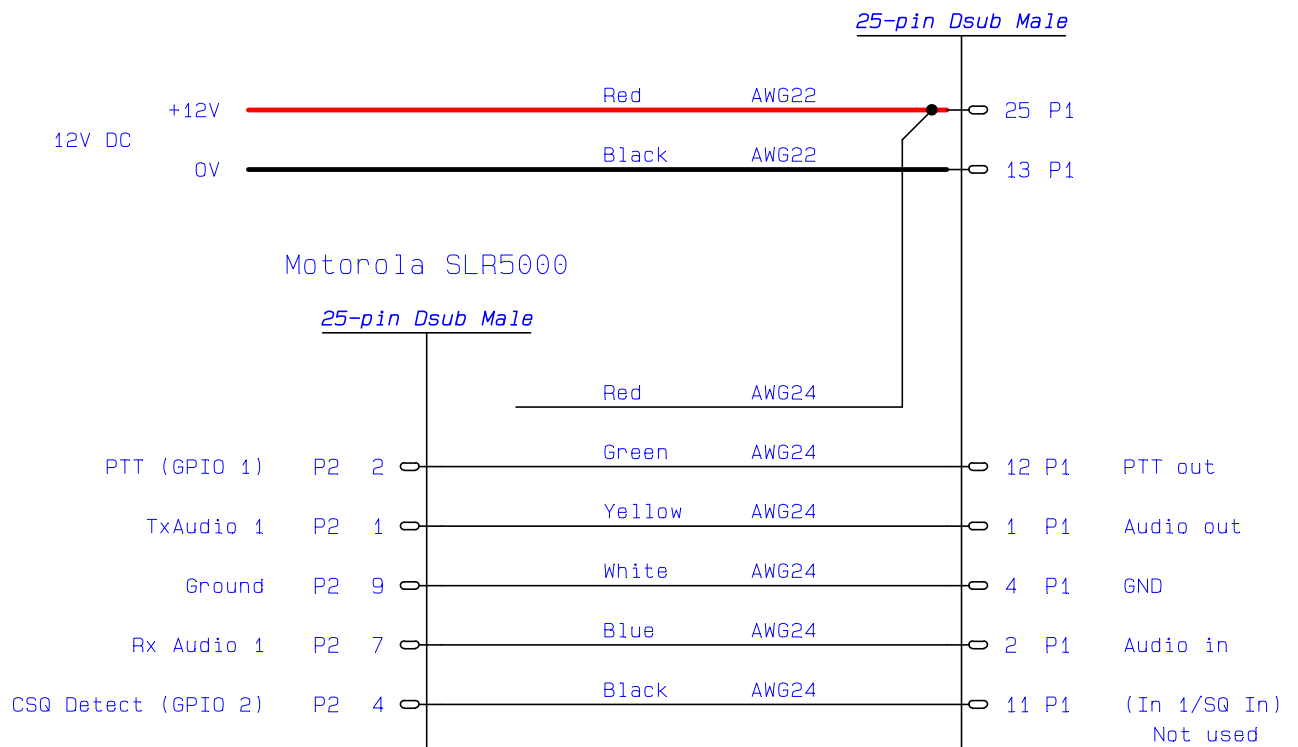

Mimer Network Interface

Connection cable	Drawn by NEB	Page no 1
Document Diagram	Rev A	Date 20-02-20
Motorola SLR5000	Nr 3255-05	
LS Elektronik AB		