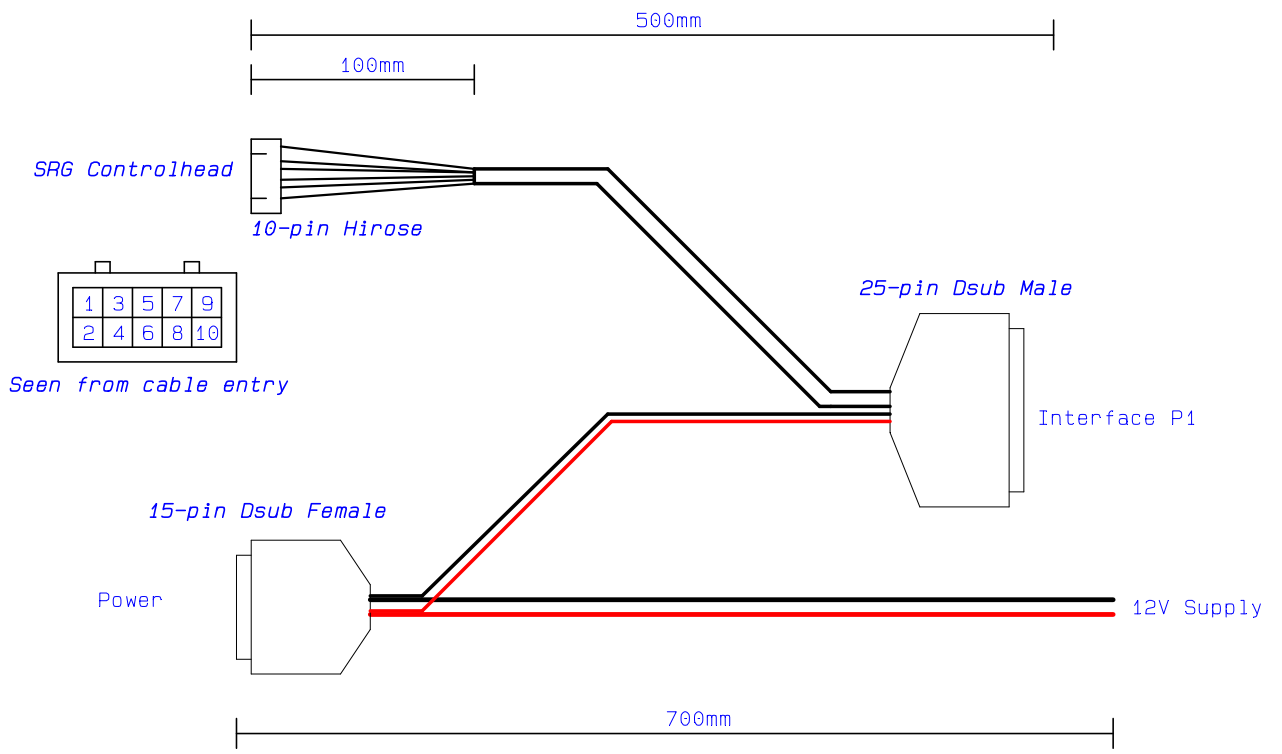

Sepura SRG3500 Tranceiver

Network Interface

Seen from cable entry

Cable SRG3900 LE	Drawn by NEB	Page no 1
Document Cable connection	Rev A	Date 20-02-26
Nr		3250-05
LS Elektronik AB		