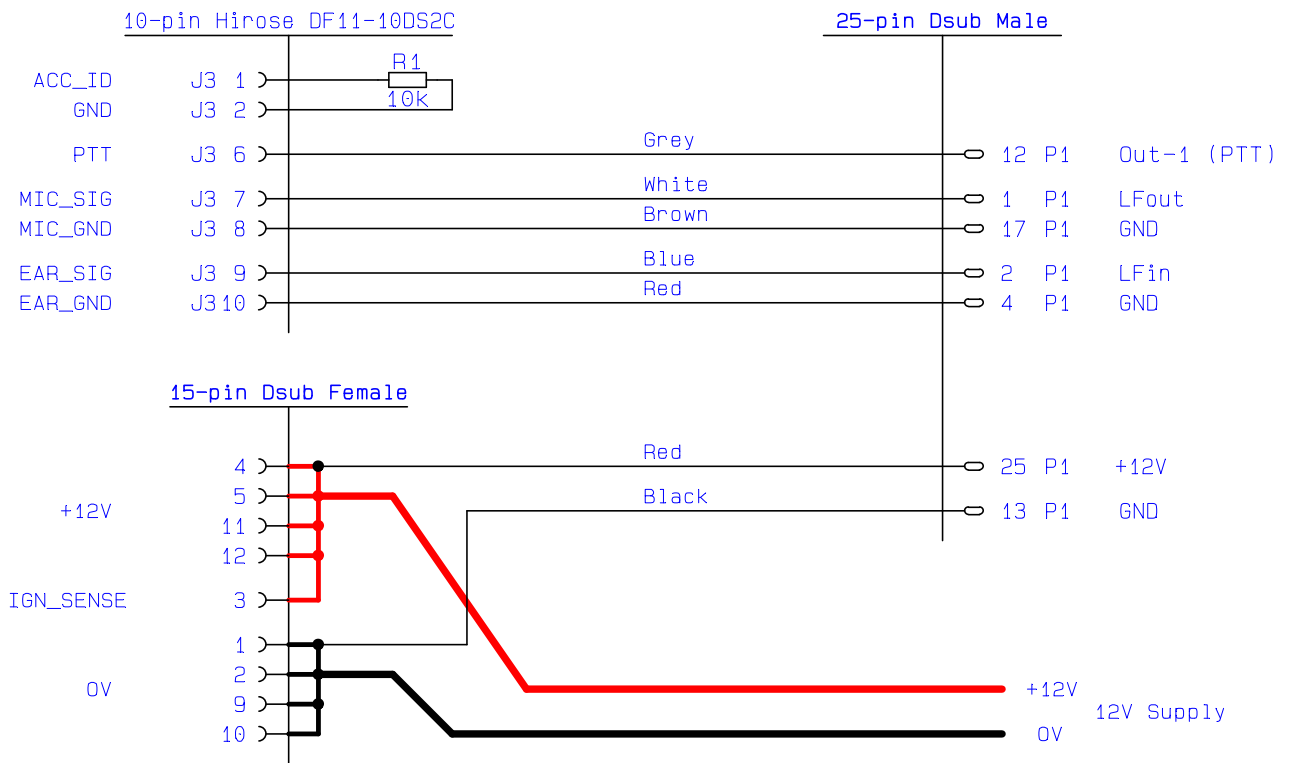

Sepura SRG3500 Tranceiver

Network Interface

Seen from cable entry

Cable SRG3900 LE	Drawn by NEB	Page no 1
Document Cable connection	Rev A	Date 20-02-26
Nr		3250-05
LS Elektronik AB		