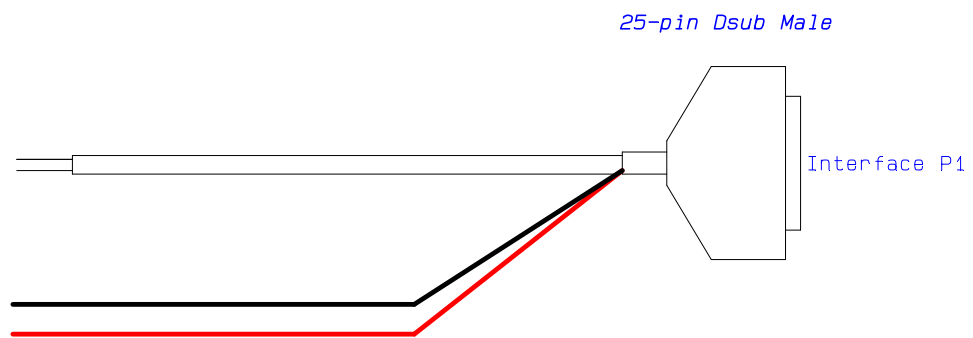

PTT Out is active low. Max 24V / 30mA.

Connection Cable	Drawn by NEB	Page no 1
Document Cable drawing	Rev B	Date 16-07-04
For Radio wo Panel, 6 wire	Nr 3038-05	
LS Elektronik AB		