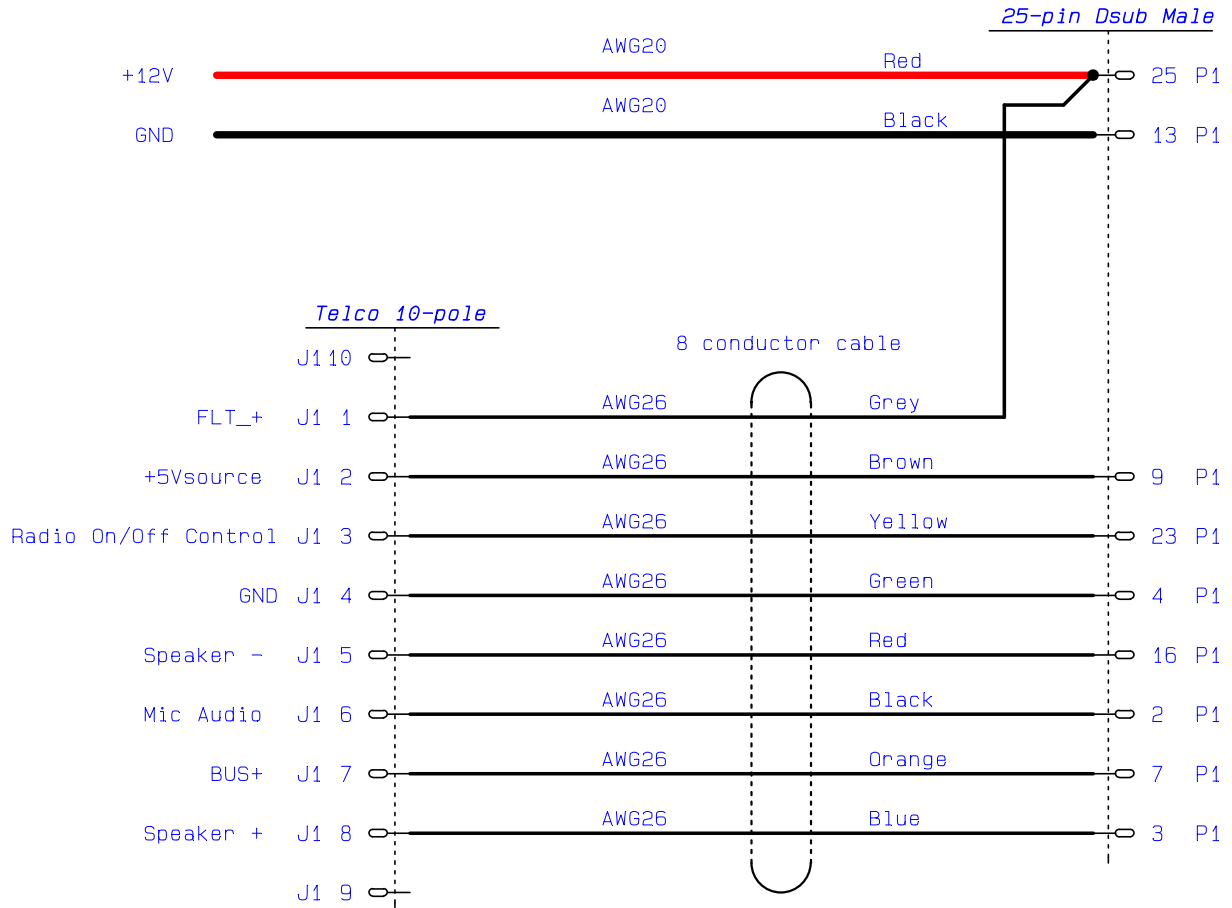

Telco 10-pole

8 conductor cable
mounted in center of
10 pole connector

Plug seen from cable entry

Connection Cable	Drawn by NEB	Page no 1
Document Cable drawing	Rev D	Date 18-06-19
For GM380/1280 remote - Panel	Nr	3017-05
LS Elektronik AB		