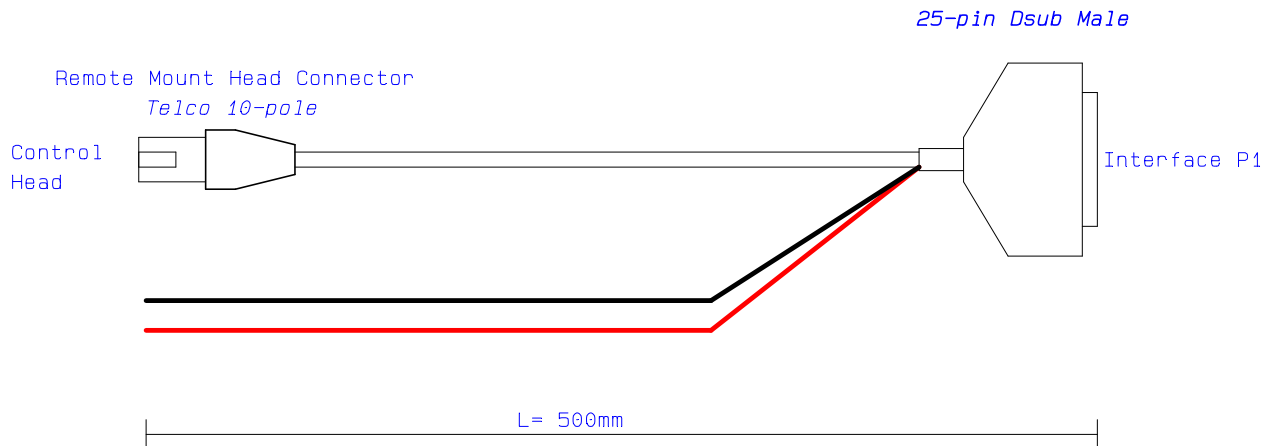

Telco 10-pole

8 conductor cable
mounted in center of
10 pole connector

Plug seen from cable entry

Connection Cable	Drawn by NEB	Page no 1
Document Cable drawing	Rev D	Date 18-06-19
For GM380/1280 remote - Panel	Nr	3017-05
LS Elektronik AB		