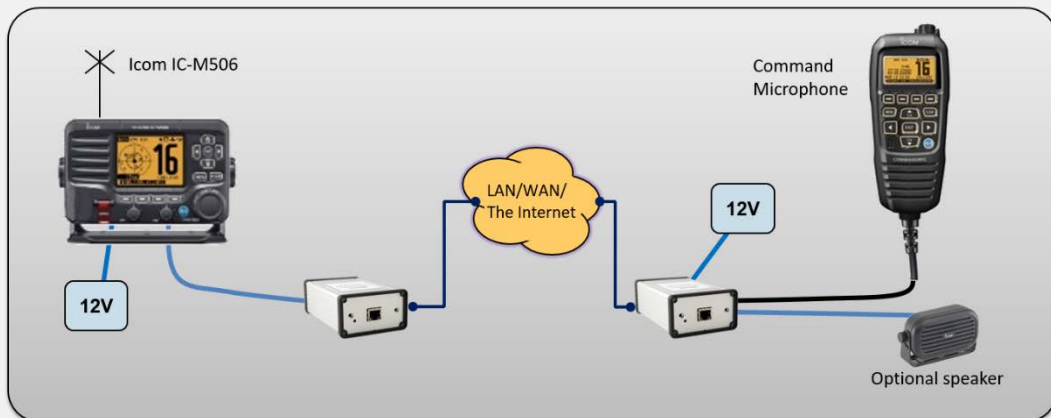

Mimer SoftLine

Connecting radios all over the world

Mimer SoftLine - Icom Marineradio

Mimer SoftLine Icom Marineradio gives you the ability to remote control radios like the IC-M423, M506 or M400BB radio over long distances.

In situations where you need to remote control a radio over a long distance but don't want to have a PC as the dispatcher's interface. Mimer SoftLine Icom Marineradio will give you the option to place the radio at one end of a TP-cable and the control head at the other end.

With a standard CAT5/CAT6 cable the distance can be up to 150m. Using standard IP infrastructure through LAN, WAN or the Internet you get an "unlimited" distance.

Example of set up with Icom IC-M506 and Command Microphone

There are also installation situations where copper wire can't be used between radio and control head. With this solution you can solve the problem by using a fibre connection.

All the radios functions are available through the remote control.