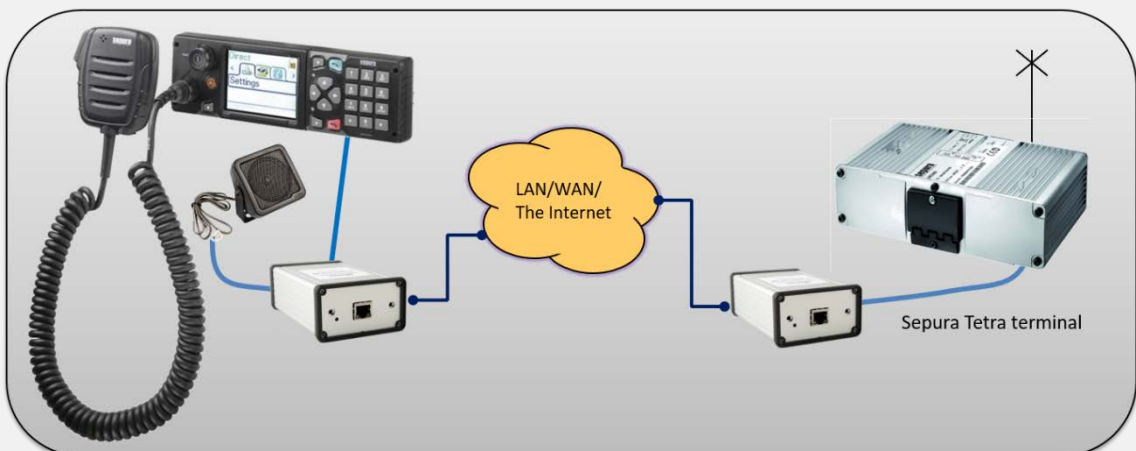

Mimer SoftLine

Connecting radios all over the world

Mimer SoftLine Sepura

Mimer SoftLine Sepura gives you the ability to remote control a Sepura Tetra radio over long distances.

In situations where you need to remote control a radio over a long distance but don't want to have a PC as the dispatcher's interface. Mimer SoftLine Sepura will give you the option to place the radio at one end of a TP-cable and the control head at the other end. With the help of LAN/WAN/Internet infrastructure you may place the radio anywhere in the world and the dispatcher at another remote place.

There are also installation situations where copper wire can't be used between radio and control head. With this solution you can solve the problem by using a fibre converter.

Example of set up with radio and control panel separated

LS Elektronik AB

Markets

- Public Safety
- Transportation
- Airports
- Offshore
- Industry

User example

A typical use is to have a locally installed Radio high up in a building and the Control Panel at the ground floor or even in the basement.

You can have a short antenna cable for low loss and get good coverage also when running in DMO or DMO-repeater mode.

Please also see our **Mimer SoftRadio** systems with PC software at the operator

LS Elektronik AB