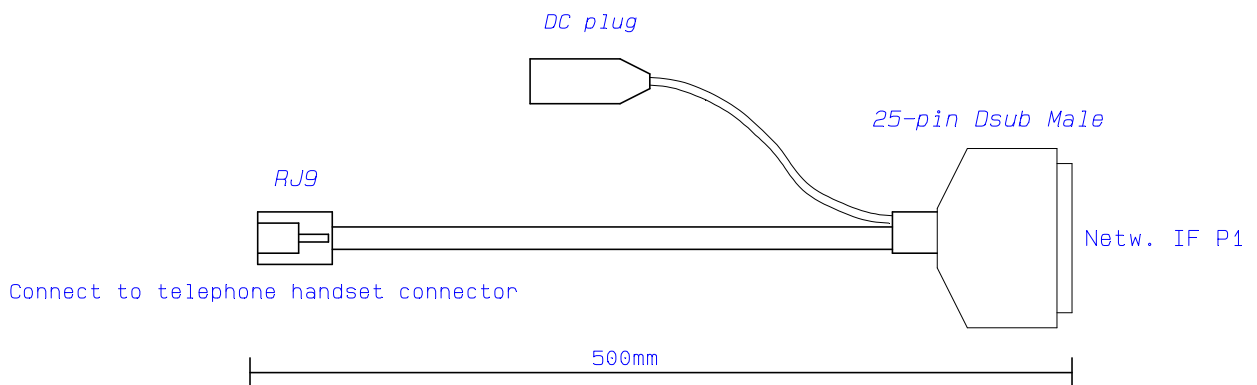

Plug seen from cable entry

Mimer Network Interface

Connection Cable	Drawn by NEB	Page no 1
Document Diagram	Rev B	Date 26-04-15
Desktop Phone	Nr	
LS Elektronik AB	3553-05	