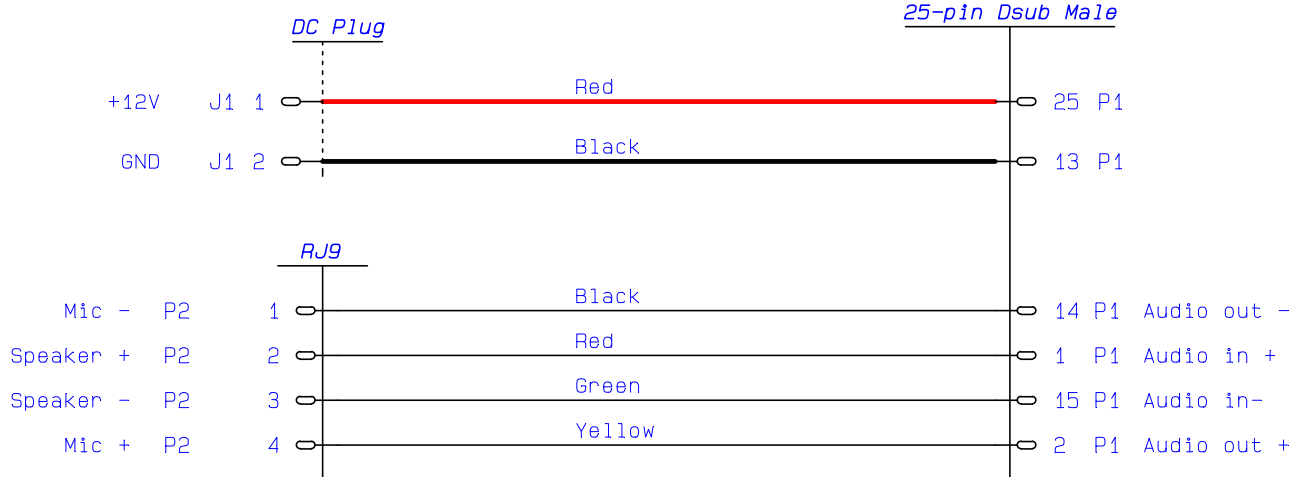

Plug seen from cable entry

Mimer Network Interface

Connection Cable	Drawn by NEB	Page no 1
Document Diagram	Rev B	Date 26-04-15
Desktop Phone	Nr	
LS Elektronik AB	3553-05	